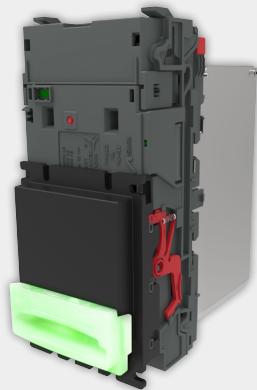

Also Available:

Bezel

Vertical Rainbow 69mm (PA02383)